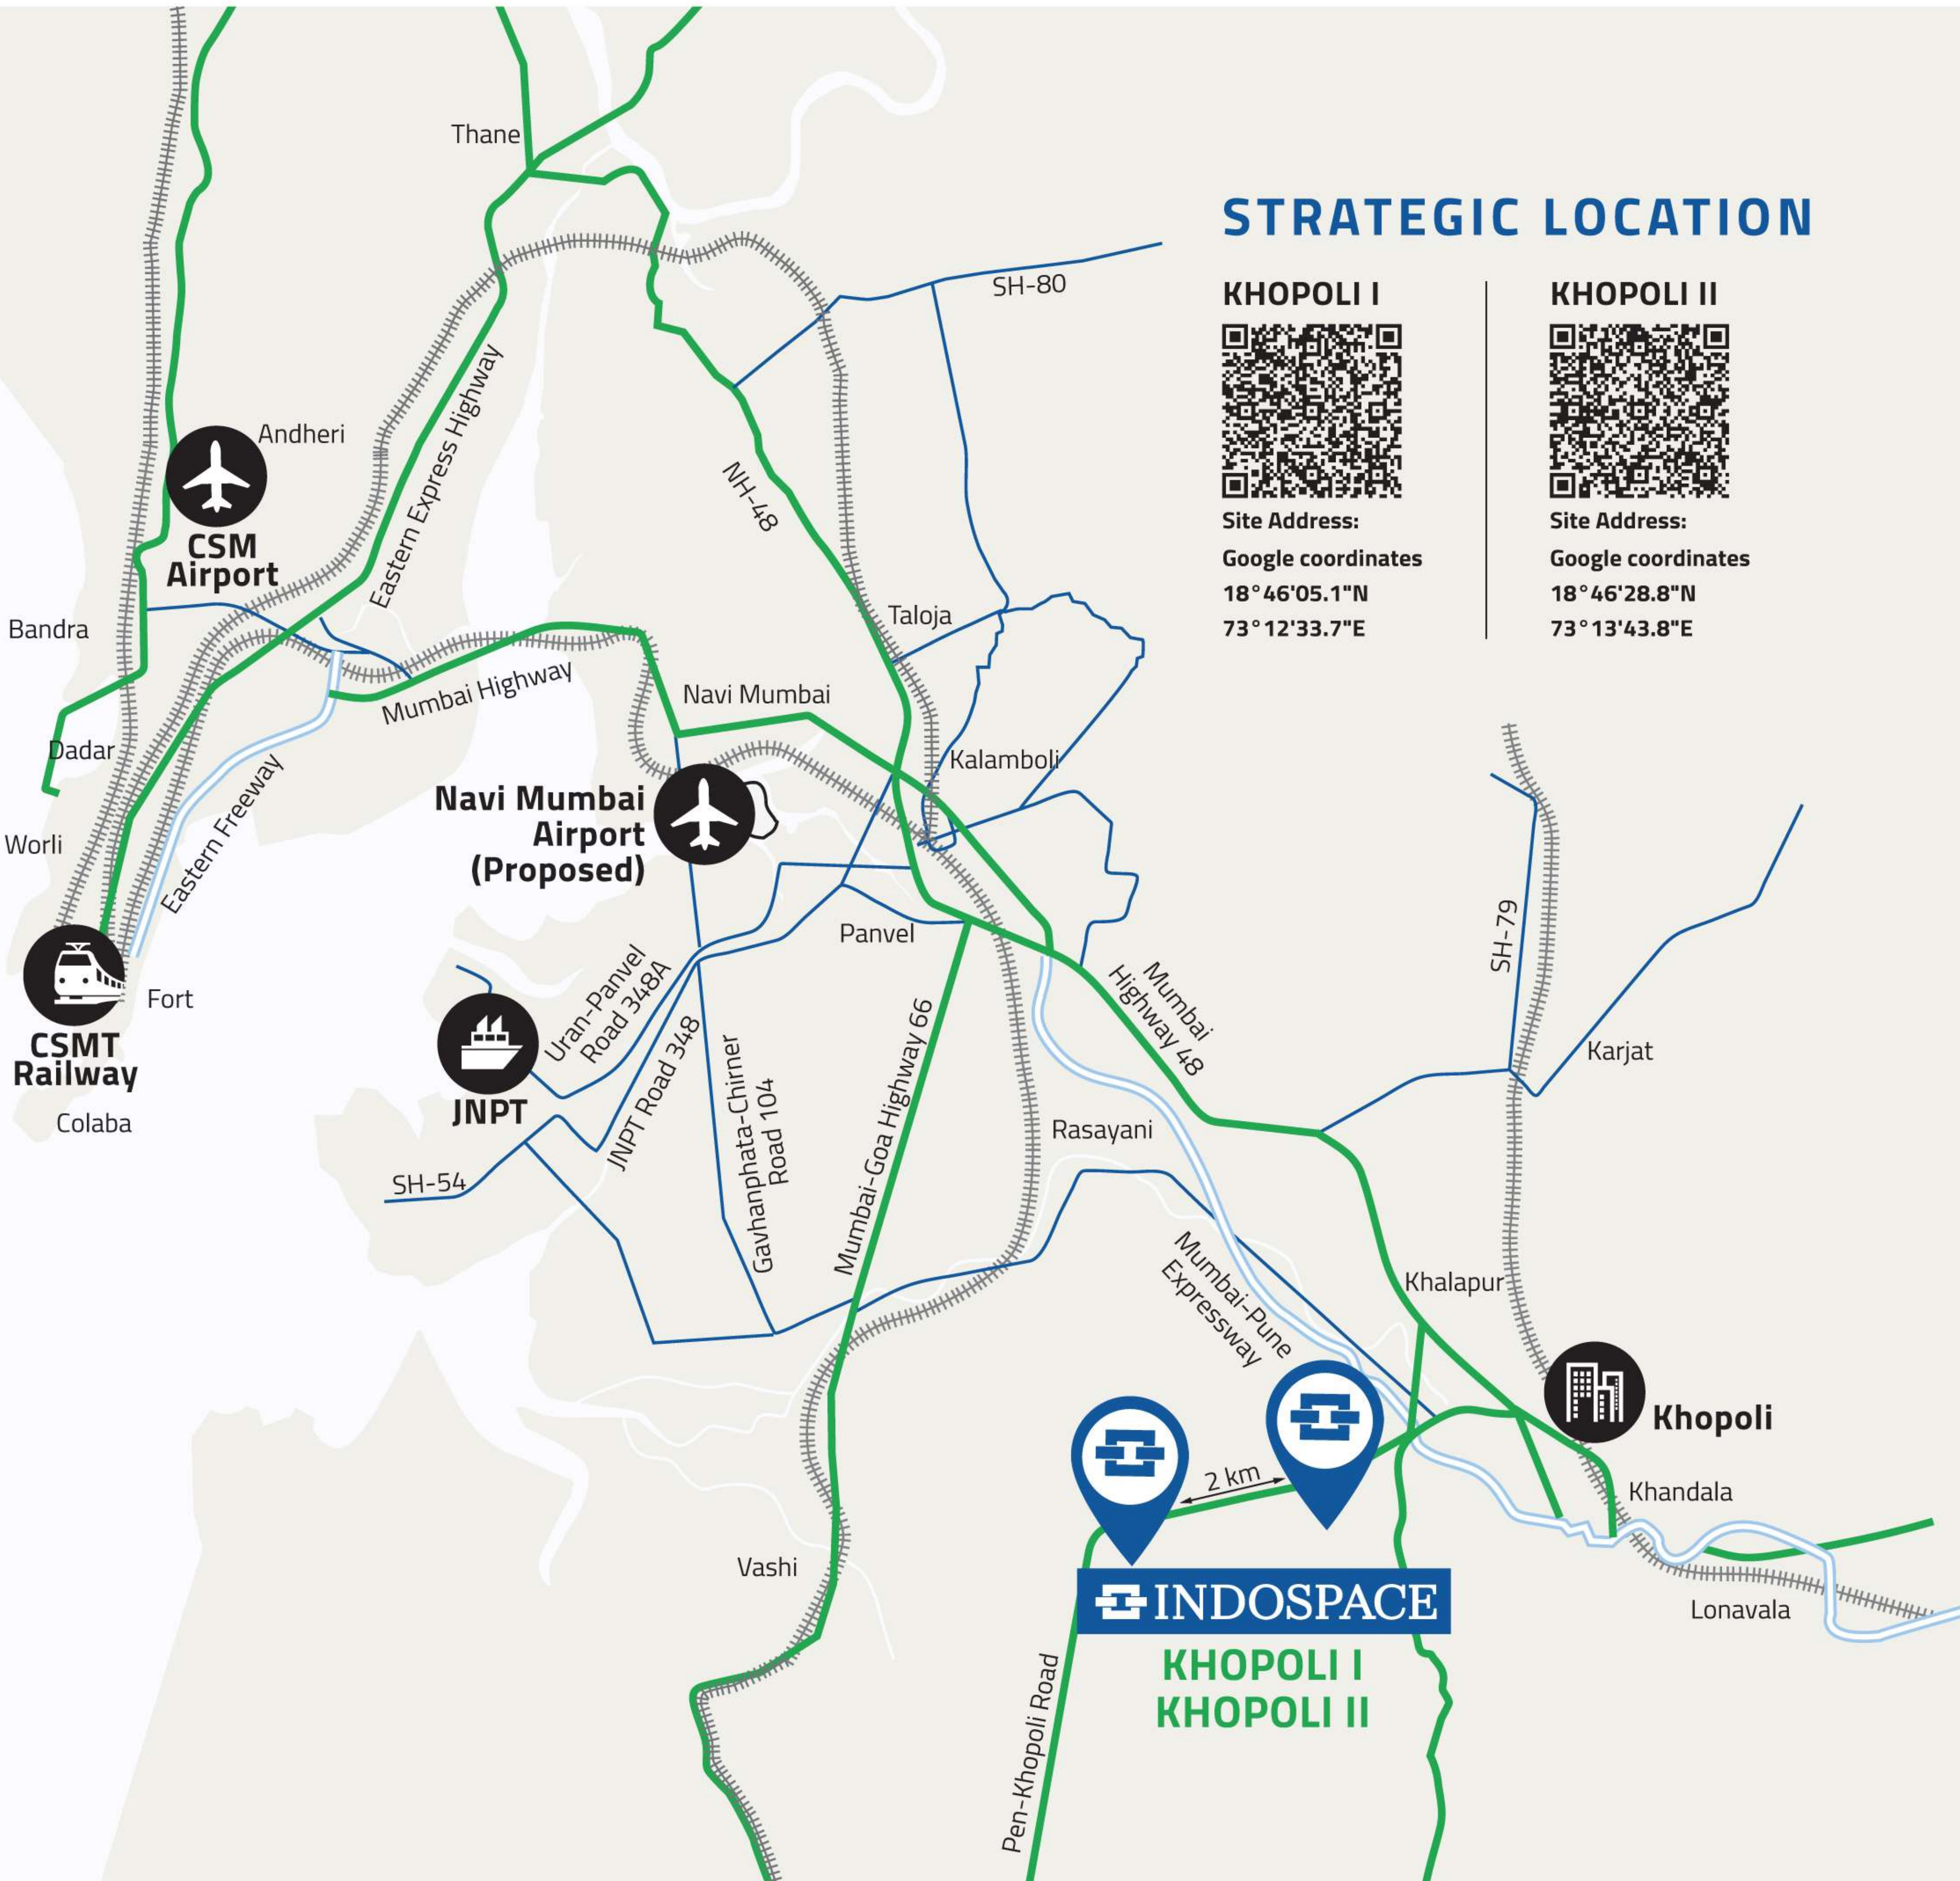

# STRATEGIC LOCATION

## KHOPOLI I

Site Address:  
Google coordinates  
18°46'05.1"N  
73°12'33.7"E

## KHOPOLI II

Site Address:  
Google coordinates  
18°46'28.8"N  
73°13'43.8"E

**INDOSPACE**

**KHOPOLI I**  
**KHOPOLI II**

2 km